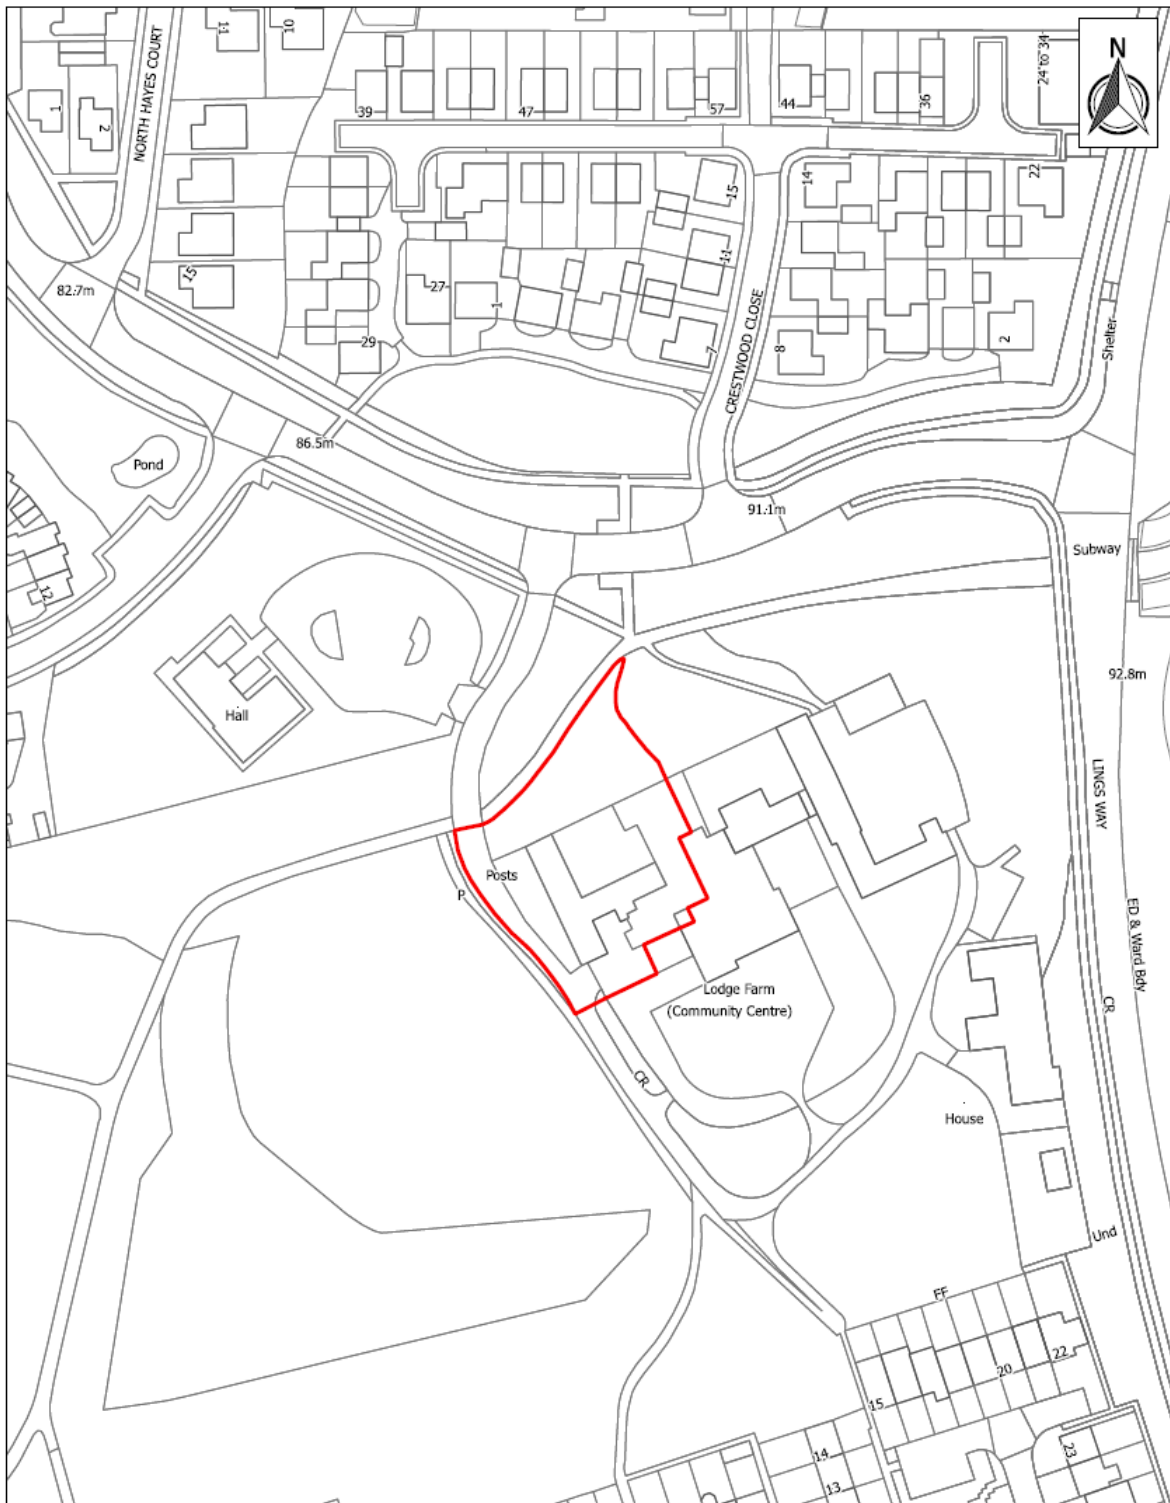

Annex (C) – Northampton Sub Aqua Club, Lodge Farm Site

 <p>NORTHAMPTON BOROUGH COUNCIL</p>	<p>Title: Lodge Farm, Crestwood Road</p>	<p>Date: 11-08-2020</p>
	<p>© Crown copyright and database rights 2019 Ordnance Survey licence no. 100019655</p>	<p>Scale: 1:1,250</p>